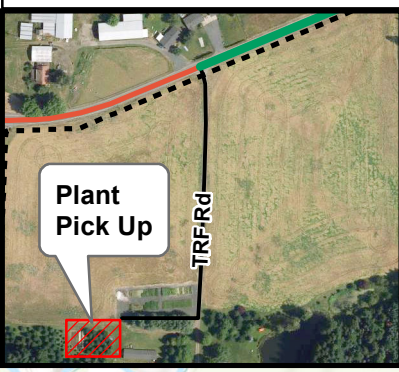

- Tualatin River Farm Boundary
- Plant Pick Up Site