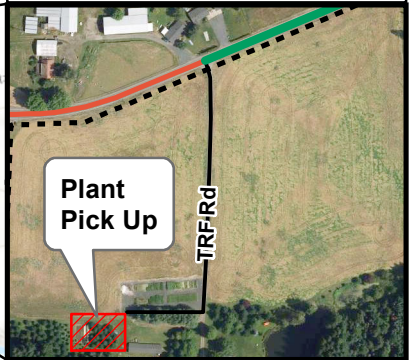

Tualatin River Farm Boundary

Plant Pick Up Site