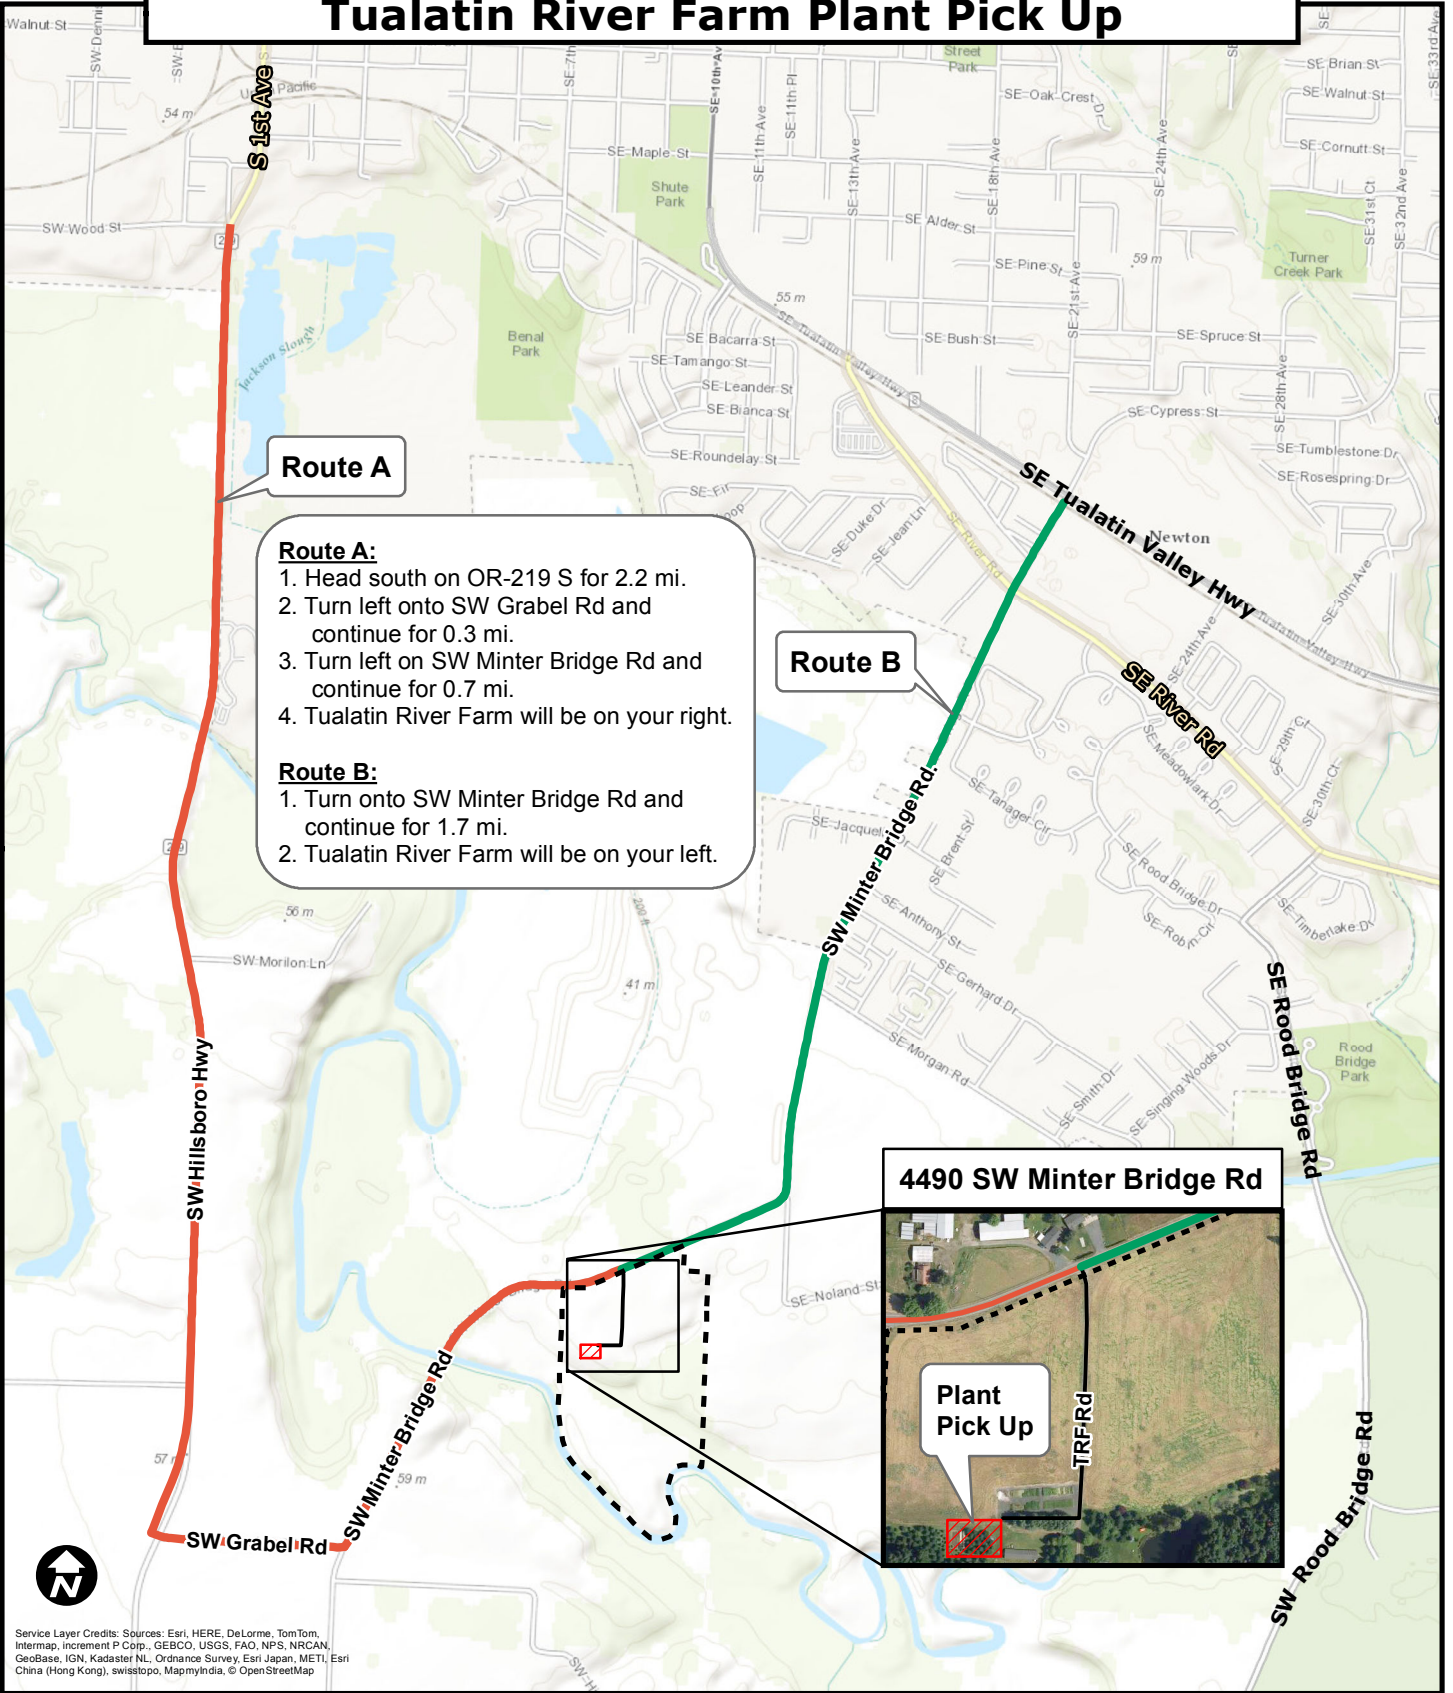

Tualatin River Farm Plant Pick Up

Route A

1. **Route A:**
1. Head south on OR-219 S for 2.2 mi.
  2. Turn left onto SW Gabel Rd and continue for 0.3 mi.
  3. Turn left on SW Minter Bridge Rd and continue for 0.7 mi.
  4. Tualatin River Farm will be on your right.

Route B

1. **Route B:**
1. Turn onto SW Minter Bridge Rd and continue for 1.7 mi.
  2. Tualatin River Farm will be on your left.

4490 SW Minter Bridge Rd